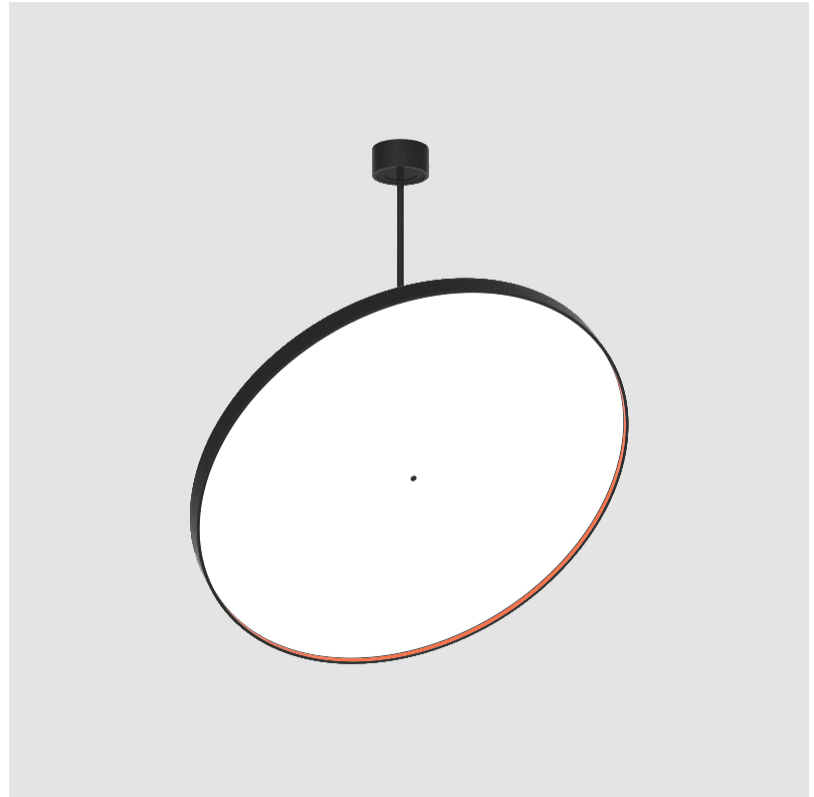

GENERAL

Series: Sign Diva Flex
Subseries: Sign Diva Flex Korona
Partner: Prolicht
Division: Architectural
Installation: Suspension
Product Type: Pendant
Mounting Location: Ceiling
Light Distribution: Adjustable

PHYSICAL

Diameter (mm): 1100
Diameter (in): 43 5/16
Height (mm): 870
Height (in): 34 1/4
Weight (kg): 15.3
Weight (lbs): 33.66
Diffuser: PMMA - Opal / Micro-Prism / Sparkling Secret / Vintage Industrial
Fixture Finish: SSR / BKV / CWI / CRY / HAB / UFT / ITA / RUA / FTG / MYG / LOD / PUS / FRO / FUP / KIA / POP / BLS / SPG / MEY / GOH / CHC / COM / ABZ / JAG / OBR / MOS / ROR
Fixture Material: PMMA / Extruded Aluminum / Steel

ELECTRICAL

Lamp Type: LED (Zhaga Standard)
Input Wattage (W): 145
Total Output Wattage (W): 135
Dimming: Tri-Mode (Non-Dimming and Phase Dimming (120Vac only) and 0-10V Dimming)
Driver Included: Yes
Driver Location: Integrated
Driver Type: Constant Current - Universal
Driver Class: Class 2
Input Voltage (V): 120 - 277
Constant Current (MA): 600

LED

Color Temperature (°K): 2700 / 3000 / 3500 / 4000
Max. Delivered Lumen (lm): 16002 / 17172 / 19937 / 20344
Nominal Lumen (lm): 18992 / 20305 / 23575 / 24056
CRI: >90 CRI
Lamp Life (hrs): 50000

OPTICAL

Adjustability: Rotational 170°; Tilt 90°

RATINGS AND CERTIFICATIONS

Certified By: Certified for North American Standards
IP rating: IP20