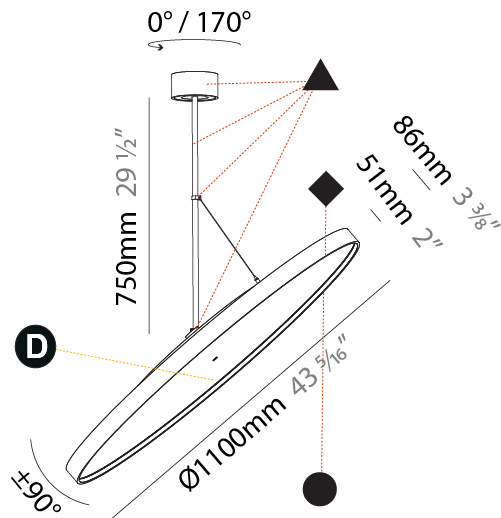

PHYSICAL

Diameter (mm): 850
Diameter (in): 33 7/16
Height (mm): 870
Height (in): 34 1/4
Weight (kg): 9
Weight (lbs): 19.8
Diffuser: PMMA - Opal / Micro-Prism / Sparkling Secret / Vintage Industrial
Fixture Finish: SSR / BKV / CWI / CRY / HAB / UFT / ITA / RUA / FTG / MYG / LOD / PUS / FRO / FUP / KIA / POP / BLS / SPG / MEY / GOH / CHC / COM / ABZ / JAG / OBR / MOS / ROR
Fixture Material: PMMA / Extruded Aluminum / Steel

PHYSICAL

Shape: Round
Diameter (mm): 850
Diameter (in): 33 7/16
Height (mm): 1620
Height (in): 63 3/4
Weight (kg): 2.007
Weight (lbs): 4.42
Diffuser: PMMA - Opal / Micro-Prism / Sparkling Secret / Vintage Industrial
Fixture Finish: SSR / BKV / CWI / CRY / HAB / UFT / ITA / RUA / FTG / MYG / LOD / PUS / FRO / FUP / KIA / POP / BLS / SPG / MEY / GOH / CHC / COM / ABZ / JAG / OBR / MOS / ROR
Fixture Material: PMMA / Extruded Aluminum / Steel

PHYSICAL

Diameter (mm): 1100
 Diameter (in): 43 5/16
 Height (mm): 870
 Height (in): 34 1/4
 Weight (kg): 15.3
 Weight (lbs): 33.66
 Diffuser: PMMA - Opal / Micro-Prism / Sparkling Secret / Vintage Industrial
 Fixture Finish: SSR / BKV / CWI / CRY / HAB / UFT / ITA / RUA / FTG / MYG / LOD / PUS / FRO / FUP / KIA / POP / BLS / SPG / MEY / GOH / CHC / COM / ABZ / JAG / OBR / MOS / ROR
 Fixture Material: PMMA / Extruded Aluminum / Steel

Adjustability: Rotational 170°; Tilt 90°

RATINGS AND CERTIFICATIONS

Certified By: Certified for North American Standards
 IP rating: IP20

SIGN DIVA FLEX KORONA SUSPENSION

A30869-

PROJECT	_____
TYPE	_____
SPECIFIER	_____
QUANTITY	_____
DATE	_____