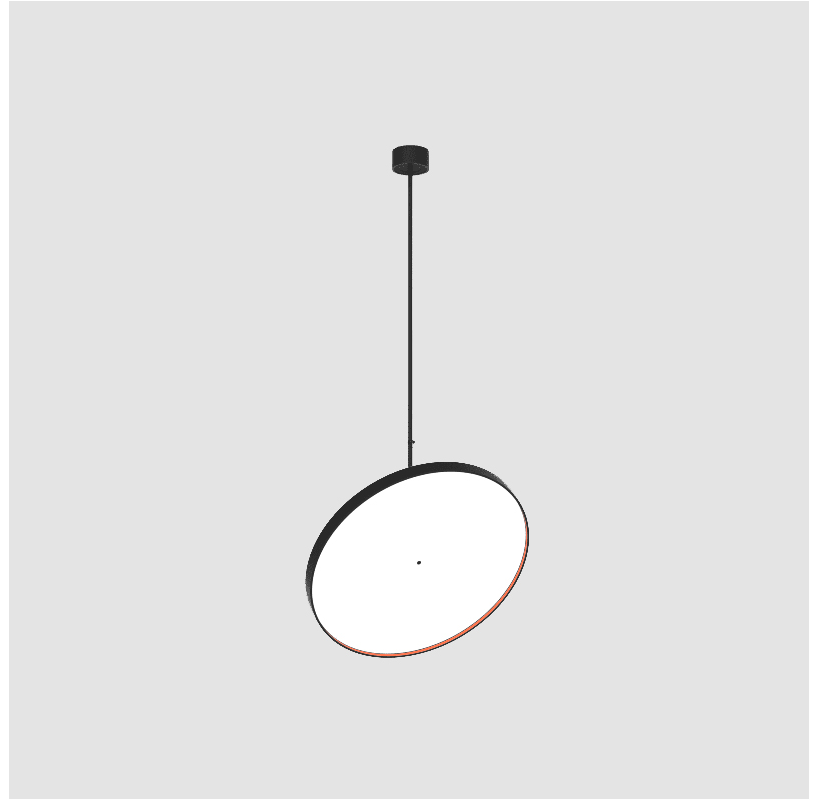

Adjustability: Rotational 170°; Tilt 90°
--

RATINGS AND CERTIFICATIONS

Certified By: Certified for North American Standards
IP rating: IP20

SIGN DIVA FLEX KORONA SUSPENSION

A30868-

PROJECT	_____
TYPE	_____
SPECIFIER	_____
QUANTITY	_____
DATE	_____