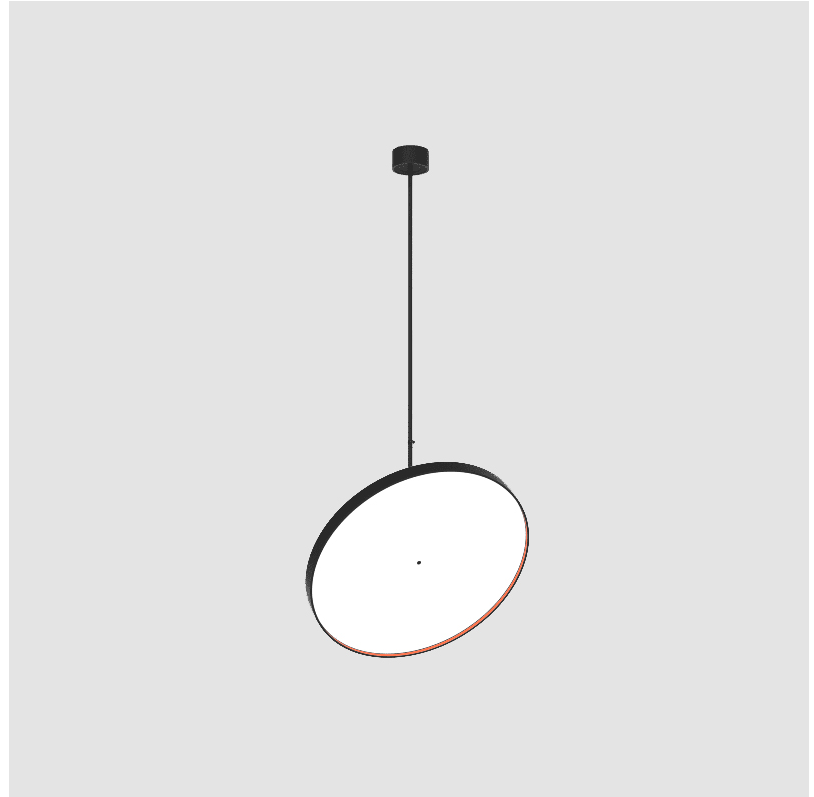

SIGN DIVA FLEX KORONA SUSPENSION

A30867-

base number LED Dimming Color Temperature Finishes (Diamond) Finishes (Triangle) Finishes (Circle) Finish Diffuser

- To build a product code in our configurator select the specify button on the base model # product page
- To build a manual product code on this datasheet choose from the options listed below in blue font and add the suffix to the base model #

GENERAL

Series: Sign Diva Flex
 Subseries: Sign Diva Flex Korona
 Brand: Prolicht
 Division: Architectural
 Mounting Type: Suspension
 Mounting Location: Ceiling
 Subcategory: Pendant

PHYSICAL

Diameter (mm): 850
 Diameter (in): 33 7/16
 Height (mm): 870
 Height (in): 34 1/4
 Light Distribution: Adjustable / Direct
 Weight (kg): 9
 Weight (lbs): 19.8
 Diffuser: PMMA - Opal / Micro-Prism / Sparkling Secret / Vintage Industrial
 Fixture Finish: SSR / BKV / CWI / CRY / HAB / UFT / ITA / RUA / FTG / MYG / LOD / PUS / FRO / FUP / KIA / POP / BLS / SPG / MEY / GOH / GUM / CHC / COM / ABZ / JAG / OBR / MOS / ROR
 Fixture Material: Extruded Aluminum / Steel

GENERAL

Series: Sign Diva Flex
Subseries: Sign Diva Flex Korona
Brand: Prolicht
Division: Architectural
Mounting Type: Suspension
Mounting Location: Ceiling
Subcategory: Pendant

PHYSICAL

Shape: Round
Diameter (mm): 850
Diameter (in): 33 7/16
Height (mm): 1620
Height (in): 63 3/4
Light Distribution: Adjustable / Direct
Weight (kg): 2.007
Weight (lbs): 4.42
Diffuser: PMMA - Opal / Micro-Prism / Sparkling Secret / Vintage Industrial
Fixture Finish: SSR / BKV / CWI / CRY / HAB / UFT / ITA / RUA / FTG / MYG / LOD / PUS / FRO / FUP / KIA / POP / BLS / SPG / MEY / GOH / GUM / CHC / COM / ABZ / JAG / OBR / MOS / ROR
Fixture Material: Extruded Aluminum / Steel

Adjustability: Rotational 170°; Tilt 90°
--

RATINGS AND CERTIFICATIONS

Certified By: Certified for North American Standards
IP rating: IP20

SIGN DIVA FLEX KORONA SUSPENSION

A30868-

PROJECT	_____
TYPE	_____
SPECIFIER	_____
QUANTITY	_____
DATE	_____