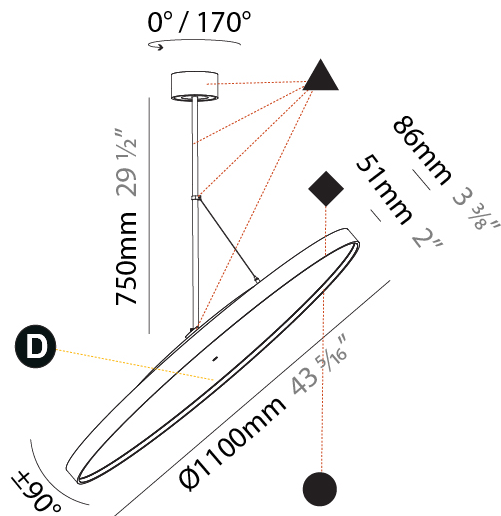

GENERAL

Series: Sign Diva Flex
 Subseries: Sign Diva Flex Korona
 Brand: Prolicht
 Division: Architectural
 Mounting Type: Suspension
 Mounting Location: Ceiling
 Subcategory: Pendant

PHYSICAL

Diameter (mm): 1100
 Diameter (in): 43 ⁵/₁₆
 Height (mm): 870
 Height (in): 34 ¹/₄
 Light Distribution: Adjustable / Direct
 Weight (kg): 15.3
 Weight (lbs): 33.66
 Diffuser: PMMA - Opal / Micro-Prism / Sparkling Secret / Vintage Industrial
 Fixture Finish: SSR / BKV / CWI / CRY / HAB / UFT / ITA / RUA / FTG / MYG / LOD / PUS / FRO / FUP / KIA / POP / BLS / SPG / MEY / GOH / GUM / CHC / COM / ABZ / JAG / OBR / MOS / ROR
 Fixture Material: Extruded Aluminum / Steel

Adjustability: Rotational 170°; Tilt 90°

RATINGS AND CERTIFICATIONS

Certified By: Certified for North American Standards
 IP rating: IP20

SIGN DIVA FLEX KORONA SUSPENSION

A30869-

PROJECT	_____
TYPE	_____
SPECIFIER	_____
QUANTITY	_____
DATE	_____