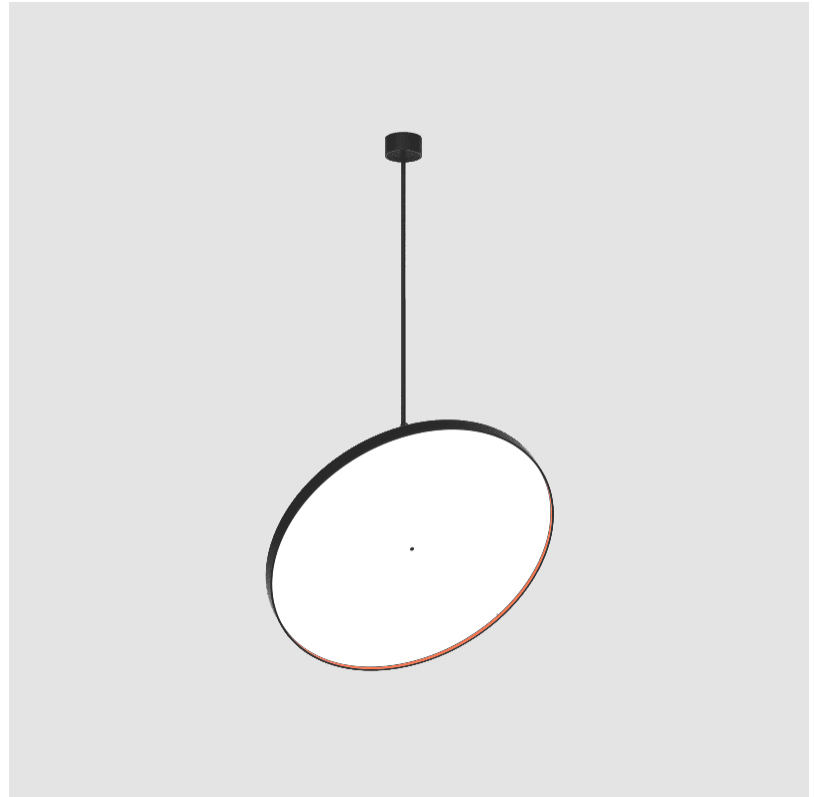

GENERAL

Series: Sign Diva Flex
Subseries: Sign Diva Flex Korona
Partner: Prolicht
Division: Architectural
Installation: Suspension
Product Type: Pendant
Mounting Location: Ceiling
Light Distribution: Adjustable

PHYSICAL

Shape: Round
Diameter (mm): 1100
Diameter (in): 43 5/16
Height (mm): 1620
Height (in): 63 3/4
Weight (kg): 15.5
Weight (lbs): 34.1
Diffuser: PMMA - Opal / Micro-Prism / Sparkling Secret / Vintage Industrial
Fixture Finish: SSR / BKV / CWI / CRY / HAB / UFT / ITA / RUA / FTG / MYG / LOD / PUS / FRO / FUP / KIA / POP / BLS / SPG / MEY / GOH / CHC / COM / ABZ / JAG / OBR / MOS / ROR
Fixture Material: PMMA / Extruded Aluminum / Steel

ELECTRICAL

Lamp Type: LED (Zhaga Standard)
Input Wattage (W): 145
Total Output Wattage (W): 135
Dimming: Tri-Mode (Non-Dimming and Phase Dimming (120Vac only) and 0-10V Dimming)
Driver Included: Yes
Driver Location: Integrated
Driver Type: Constant Current - Universal
Driver Class: Class 2
Input Voltage (V): 120 - 277
Constant Current (MA): 600

LED

Color Temperature (°K): 2700 / 3000 / 3500 / 4000
Max. Delivered Lumen (lm): 16002 / 17172 / 19937 / 20344
Nominal Lumen (lm): 18992 / 20305 / 23575 / 24056
CRI: >90 CRI
Lamp Life (hrs): 50000

OPTICAL

Adjustability: Rotational 170°; Tilt 90°

RATINGS AND CERTIFICATIONS

Certified By: Certified for North American Standards
IP rating: IP20