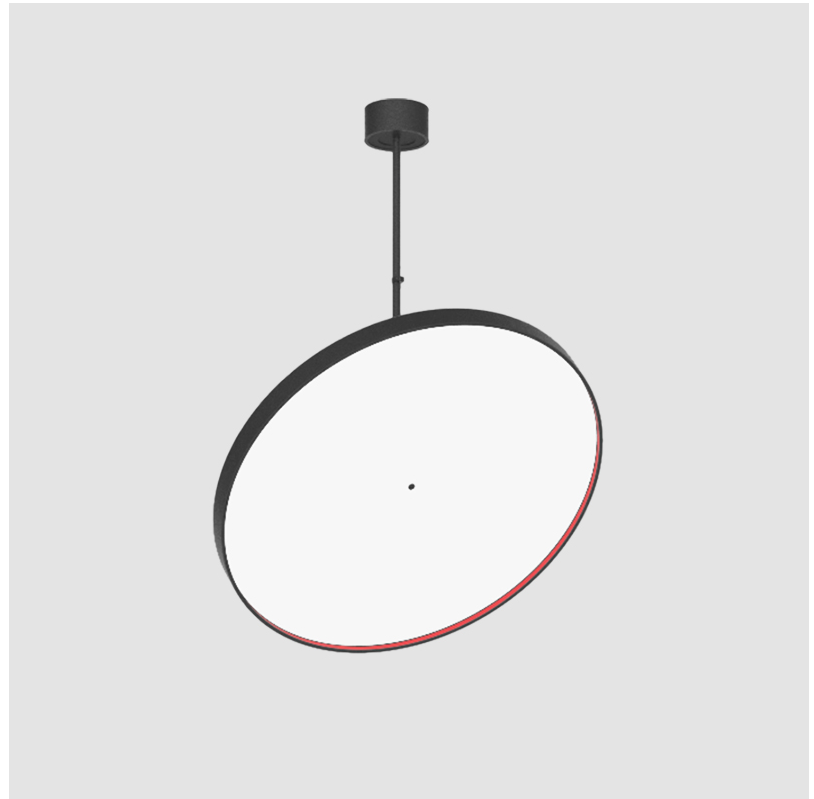

SIGN DIVA FLEX KORONA SUSPENSION

A30867-

base number LED Dimming Color Temperature Finishes (Diamond) Finishes (Triangle) Finishes (Circle) Finish Diffuser

- To build a product code in our configurator select the specify button on the base model # product page
- To build a manual product code on this datasheet choose from the options listed below in blue font and add the suffix to the base model #

GENERAL

Series: Sign Diva Flex
 Subseries: Sign Diva Flex Korona
 Brand: Prolicht
 Division: Architectural
 Mounting Type: Suspension
 Mounting Location: Ceiling
 Subcategory: Pendant

PHYSICAL

Diameter (mm): 850
 Diameter (in): 33 7/16
 Height (mm): 870
 Height (in): 34 1/4
 Light Distribution: Adjustable / Direct
 Weight (kg): 9
 Weight (lbs): 19.8
 Diffuser: PMMA - Opal / Micro-Prism / Sparkling Secret / Vintage Industrial
 Fixture Finish: SSR / BKV / CWI / CRY / HAB / UFT / ITA / RUA / FTG / MYG / LOD / PUS / FRO / FUP / KIA / POP / BLS / SPG / MEY / GOH / GUM / CHC / COM / ABZ / JAG / OBR / MOS / ROR
 Fixture Material: Extruded Aluminum / Steel

Adjustability: Rotational 170°; Tilt 90°

RATINGS AND CERTIFICATIONS

Certified By: Certified for North American Standards
 IP rating: IP20

SIGN DIVA FLEX KORONA SUSPENSION

A30867-

PROJECT	_____
TYPE	_____
SPECIFIER	_____
QUANTITY	_____
DATE	_____

GENERAL

Series: Sign Diva Flex
Subseries: Sign Diva Flex Korona
Brand: Prolicht
Division: Architectural
Mounting Type: Suspension
Mounting Location: Ceiling
Subcategory: Pendant

PHYSICAL

Shape: Round
Diameter (mm): 850
Diameter (in): 33 7/16
Height (mm): 1620
Height (in): 63 3/4
Light Distribution: Adjustable / Direct
Weight (kg): 2.007
Weight (lbs): 4.42
Diffuser: PMMA - Opal / Micro-Prism / Sparkling Secret / Vintage Industrial
Fixture Finish: SSR / BKV / CWI / CRY / HAB / UFT / ITA / RUA / FTG / MYG / LOD / PUS / FRO / FUP / KIA / POP / BLS / SPG / MEY / GOH / GUM / CHC / COM / ABZ / JAG / OBR / MOS / ROR
Fixture Material: Extruded Aluminum / Steel