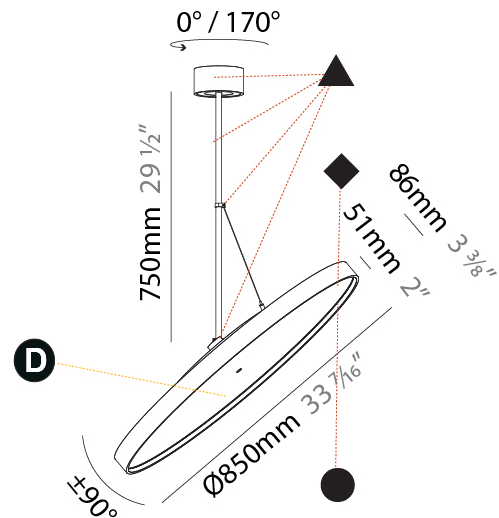

PHYSICAL

Diameter (mm): 850
Diameter (in): 33 7/16
Height (mm): 870
Height (in): 34 1/4
Weight (kg): 9
Weight (lbs): 19.8
Diffuser: PMMA - Opal / Micro-Prism / Sparkling Secret / Vintage Industrial
Fixture Finish: SSR / BKV / CWI / CRY / HAB / UFT / ITA / RUA / FTG / MYG / LOD / PUS / FRO / FUP / KIA / POP / BLS / SPG / MEY / GOH / CHC / COM / ABZ / JAG / OBR / MOS / ROR
Fixture Material: PMMA / Extruded Aluminum / Steel

Adjustability: Rotational 170°; Tilt 90°
--

RATINGS AND CERTIFICATIONS

Certified By: Certified for North American Standards
IP rating: IP20

SIGN DIVA FLEX KORONA SUSPENSION

A30867-

PROJECT	_____
TYPE	_____
SPECIFIER	_____
QUANTITY	_____
DATE	_____

PHYSICAL

Shape: Round
Diameter (mm): 850
Diameter (in): 33 7/16
Height (mm): 1620
Height (in): 63 3/4
Weight (kg): 2.007
Weight (lbs): 4.42
Diffuser: PMMA - Opal / Micro-Prism / Sparkling Secret / Vintage Industrial
Fixture Finish: SSR / BKV / CWI / CRY / HAB / UFT / ITA / RUA / FTG / MYG / LOD / PUS / FRO / FUP / KIA / POP / BLS / SPG / MEY / GOH / CHC / COM / ABZ / JAG / OBR / MOS / ROR
Fixture Material: PMMA / Extruded Aluminum / Steel

PHYSICAL

Diameter (mm): 1100
 Diameter (in): 43 5/16
 Height (mm): 870
 Height (in): 34 1/4
 Weight (kg): 15.3
 Weight (lbs): 33.66
 Diffuser: PMMA - Opal / Micro-Prism / Sparkling Secret / Vintage Industrial
 Fixture Finish: SSR / BKV / CWI / CRY / HAB / UFT / ITA / RUA / FTG / MYG / LOD / PUS / FRO / FUP / KIA / POP / BLS / SPG / MEY / GOH / CHC / COM / ABZ / JAG / OBR / MOS / ROR
 Fixture Material: PMMA / Extruded Aluminum / Steel