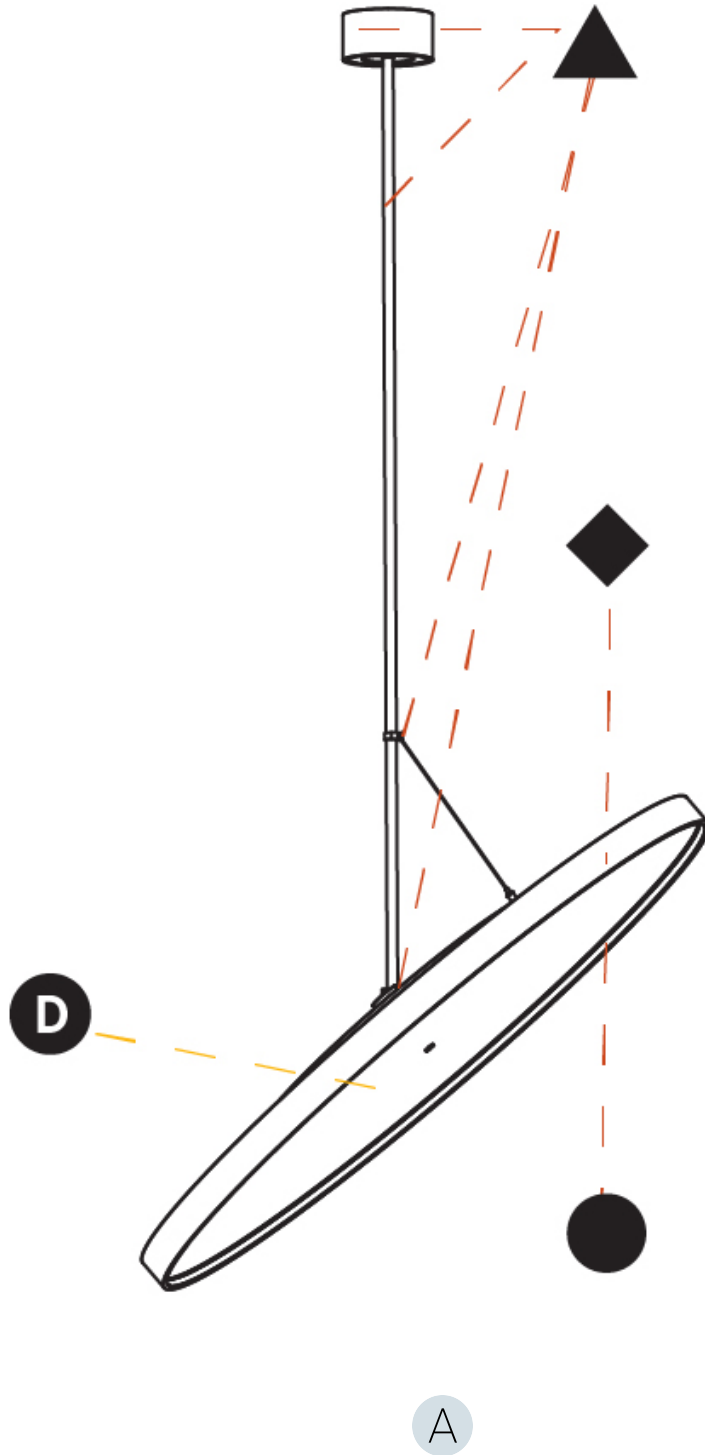

Adjustability: Rotational 170°; Tilt 90°

RATINGS AND CERTIFICATIONS

Certified By: Certified for North American Standards
 IP rating: IP20

SIGN DIVA FLEX KORONA SUSPENSION

A30870-

PROJECT	_____
TYPE	_____
SPECIFIER	_____
QUANTITY	_____
DATE	_____