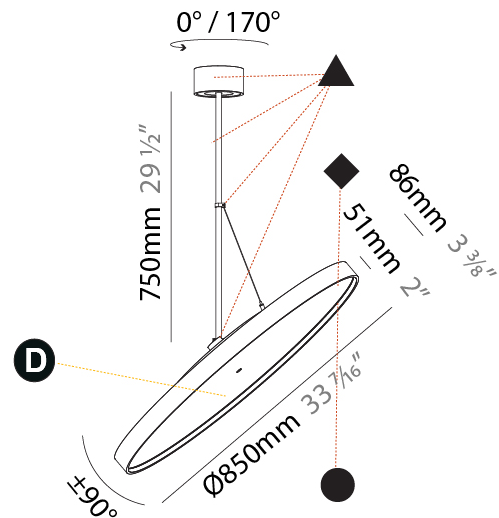

SIGN DIVA FLEX KORONA SUSPENSION

A30867-

base number LED Dimming Color Temperature Finishes (Diamond) Finishes (Triangle) Finishes (Circle) Finish Diffuser

- To build a product code in our configurator select the specify button on the base model # product page
- To build a manual product code on this datasheet choose from the options listed below in blue font and add the suffix to the base model #

GENERAL

Series: Sign Diva Flex
 Subseries: Sign Diva Flex Korona
 Brand: Prolicht
 Division: Architectural
 Mounting Type: Suspension
 Mounting Location: Ceiling
 Subcategory: Pendant

PHYSICAL

Diameter (mm): 850
 Diameter (in): 33 7/16
 Height (mm): 870
 Height (in): 34 1/4
 Light Distribution: Adjustable / Direct
 Weight (kg): 9
 Weight (lbs): 19.8
 Diffuser: PMMA - Opal / Micro-Prism / Sparkling Secret / Vintage Industrial
 Fixture Finish: SSR / BKV / CWI / CRY / HAB / UFT / ITA / RUA / FTG / MYG / LOD / PUS / FRO / FUP / KIA / POP / BLS / SPG / MEY / GOH / GUM / CHC / COM / ABZ / JAG / OBR / MOS / ROR
 Fixture Material: Extruded Aluminum / Steel

Adjustability: Rotational 170°; Tilt 90°

RATINGS AND CERTIFICATIONS

Certified By: Certified for North American Standards
 IP rating: IP20

SIGN DIVA FLEX KORONA SUSPENSION

A30867-

PROJECT	_____
TYPE	_____
SPECIFIER	_____
QUANTITY	_____
DATE	_____

GENERAL

Series: Sign Diva Flex
Subseries: Sign Diva Flex Korona
Brand: Prolicht
Division: Architectural
Mounting Type: Suspension
Mounting Location: Ceiling
Subcategory: Pendant

PHYSICAL

Shape: Round
Diameter (mm): 850
Diameter (in): 33 7/16
Height (mm): 1620
Height (in): 63 3/4
Light Distribution: Adjustable / Direct
Weight (kg): 2.007
Weight (lbs): 4.42
Diffuser: PMMA - Opal / Micro-Prism / Sparkling Secret / Vintage Industrial
Fixture Finish: SSR / BKV / CWI / CRY / HAB / UFT / ITA / RUA / FTG / MYG / LOD / PUS / FRO / FUP / KIA / POP / BLS / SPG / MEY / GOH / GUM / CHC / COM / ABZ / JAG / OBR / MOS / ROR
Fixture Material: Extruded Aluminum / Steel