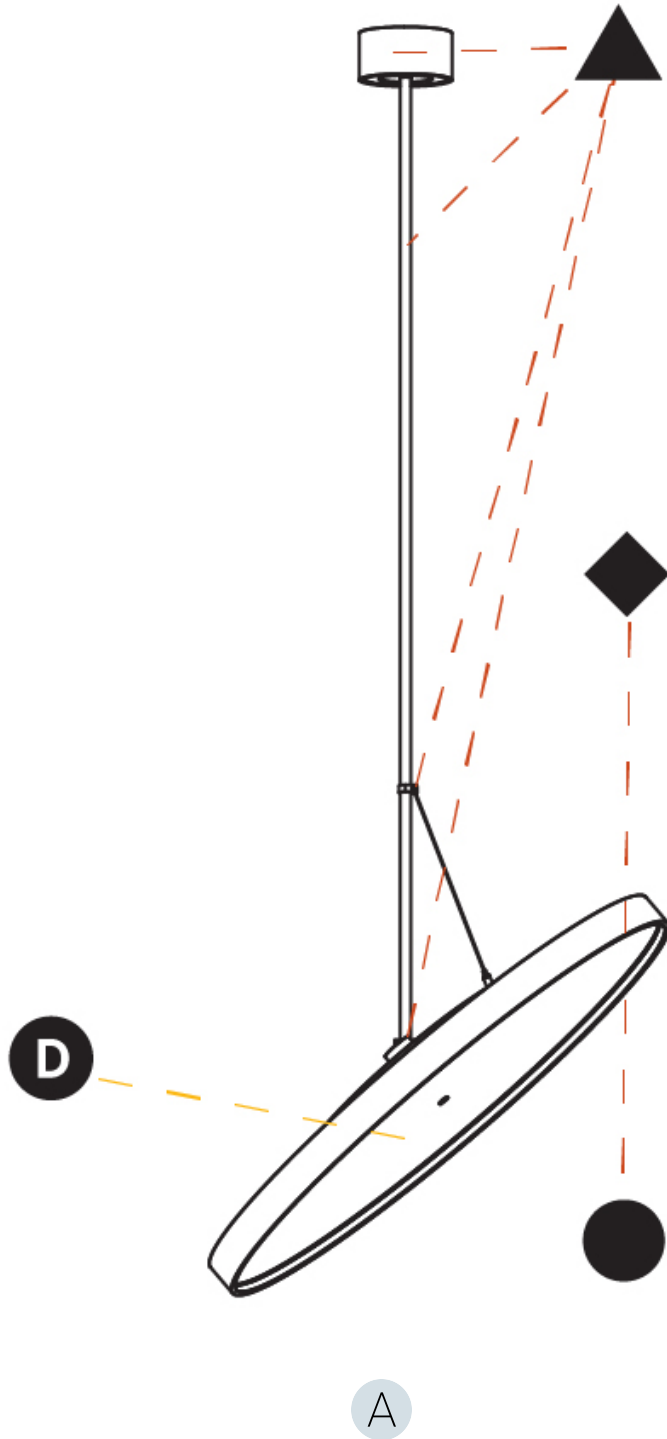

Adjustability: Rotational 170°; Tilt 90°
--

RATINGS AND CERTIFICATIONS

Certified By: Certified for North American Standards
IP rating: IP20

SIGN DIVA FLEX KORONA SUSPENSION

A30868-

PROJECT	_____
TYPE	_____
SPECIFIER	_____
QUANTITY	_____
DATE	_____