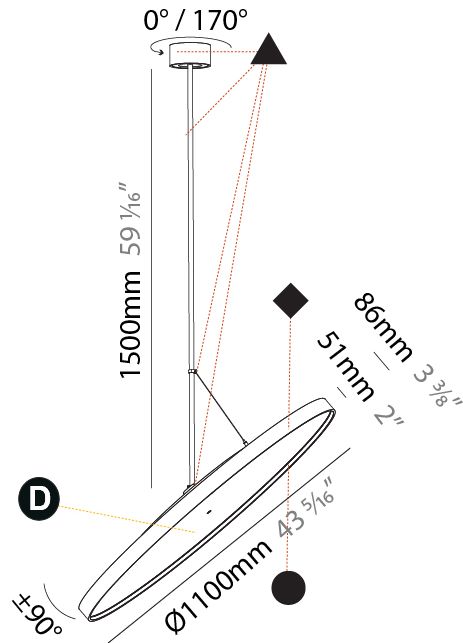

GENERAL

Series: Sign Diva Flex
Subseries: Sign Diva Flex Korona
Partner: Prolicht
Division: Architectural
Installation: Suspension
Product Type: Pendant
Mounting Location: Ceiling
Light Distribution: Adjustable

PHYSICAL

Shape: Round
Diameter (mm): 1100
Diameter (in): 43 5/16
Height (mm): 1620
Height (in): 63 3/4
Weight (kg): 15.5
Weight (lbs): 34.1
Diffuser: PMMA - Opal / Micro-Prism / Sparkling Secret / Vintage Industrial
Fixture Finish: SSR / BKV / CWI / CRY / HAB / UFT / ITA / RUA / FTG / MYG / LOD / PUS / FRO / FUP / KIA / POP / BLS / SPG / MEY / GOH / CHC / COM / ABZ / JAG / OBR / MOS / ROR
Fixture Material: PMMA / Extruded Aluminum / Steel

ELECTRICAL

Lamp Type: LED (Zhaga Standard)
Input Wattage (W): 145
Total Output Wattage (W): 135
Dimming: Tri-Mode (Non-Dimming and Phase Dimming (120Vac only) and 0-10V Dimming)
Driver Included: Yes
Driver Location: Integrated
Driver Type: Constant Current - Universal
Driver Class: Class 2
Input Voltage (V): 120 - 277
Constant Current (MA): 600

LED

Color Temperature (°K): 2700 / 3000 / 3500 / 4000
Max. Delivered Lumen (lm): 16002 / 17172 / 19937 / 20344
Nominal Lumen (lm): 18992 / 20305 / 23575 / 24056
CRI: >90 CRI
Lamp Life (hrs): 50000

OPTICAL

Adjustability: Rotational 170°; Tilt 90°

RATINGS AND CERTIFICATIONS

Certified By: Certified for North American Standards
IP rating: IP20