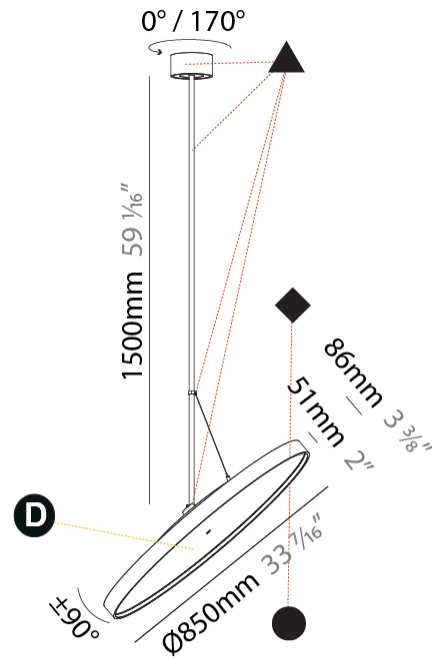

GENERAL

Series: Sign Diva Flex
Subseries: Sign Diva Flex Korona
Partner: Prolicht
Division: Architectural
Installation: Suspension
Product Type: Pendant
Mounting Location: Ceiling
Light Distribution: Adjustable

PHYSICAL

Shape: Round
Diameter (mm): 850
Diameter (in): 33 7/16
Height (mm): 1620
Height (in): 63 3/4
Weight (kg): 2.007
Weight (lbs): 4.42
Diffuser: PMMA - Opal / Micro-Prism / Sparkling Secret / Vintage Industrial
Fixture Finish: SSR / BKV / CWI / CRY / HAB / UFT / ITA / RUA / FTG / MYG / LOD / PUS / FRO / FUP / KIA / POP / BLS / SPG / MEY / GOH / CHC / COM / ABZ / JAG / OBR / MOS / ROR
Fixture Material: PMMA / Extruded Aluminum / Steel

ELECTRICAL

Lamp Type: LED (Zhaga Standard)
Input Wattage (W): 88
Total Output Wattage (W): 76.8
Dimming: Tri-Mode (Non-Dimming and Phase Dimming (120Vac only) and 0-10V Dimming)
Driver Included: Yes
Driver Location: Integrated
Driver Type: Constant Current - Universal
Driver Class: Class 2
Input Voltage (V): 120 - 277
Constant Current (MA): 600

LED

Color Temperature (°K): 2700 / 3000 / 3500 / 4000
Max. Delivered Lumen (lm): 9094 / 9806 / 11385 / 13736
Nominal Lumen (lm): 10753 / 11596 / 13461 / 13736
CRI: >90 CRI
Lamp Life (hrs): 50000

OPTICAL

Adjustability: Rotational 170°; Tilt 90°

RATINGS AND CERTIFICATIONS

Certified By: Certified for North American Standards
IP rating: IP20