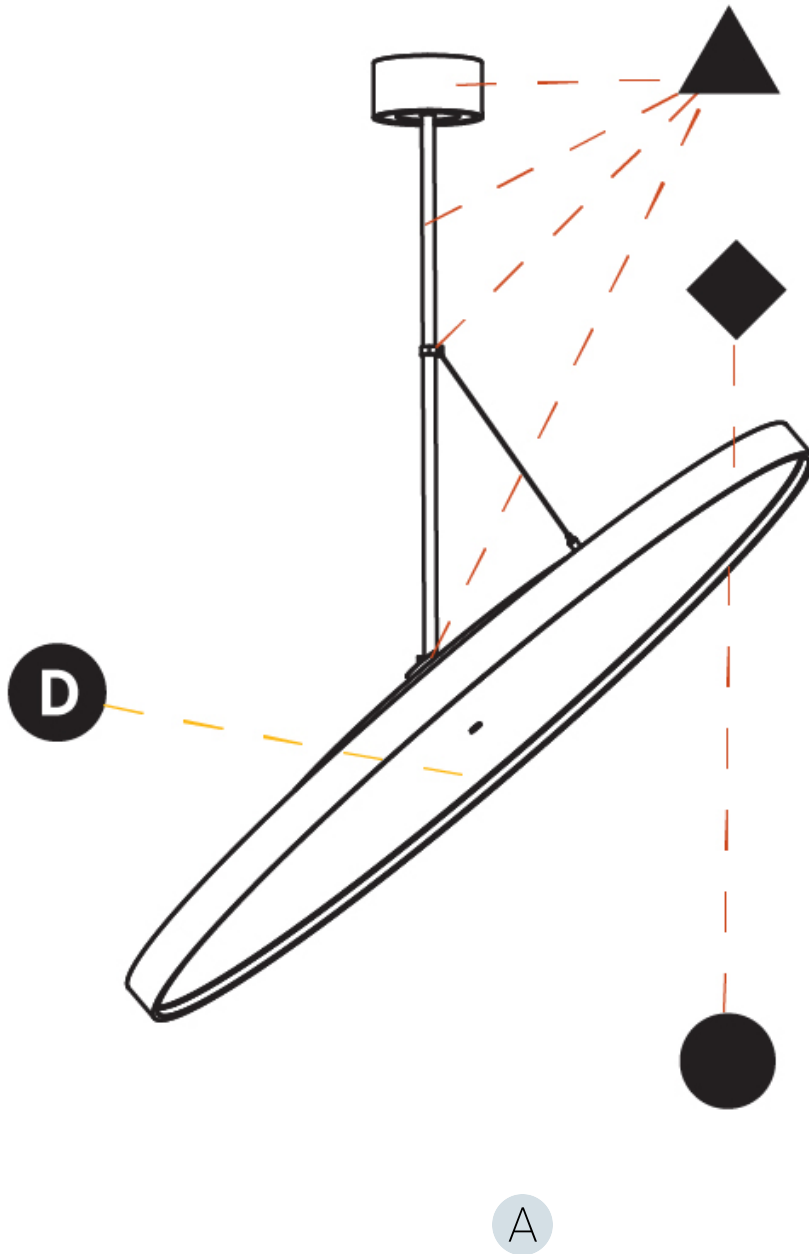

Adjustability: Rotational 170°; Tilt 90°

RATINGS AND CERTIFICATIONS

Certified By: Certified for North American Standards
 IP rating: IP20

SIGN DIVA FLEX KORONA SUSPENSION

A30869-

PROJECT	_____
TYPE	_____
SPECIFIER	_____
QUANTITY	_____
DATE	_____